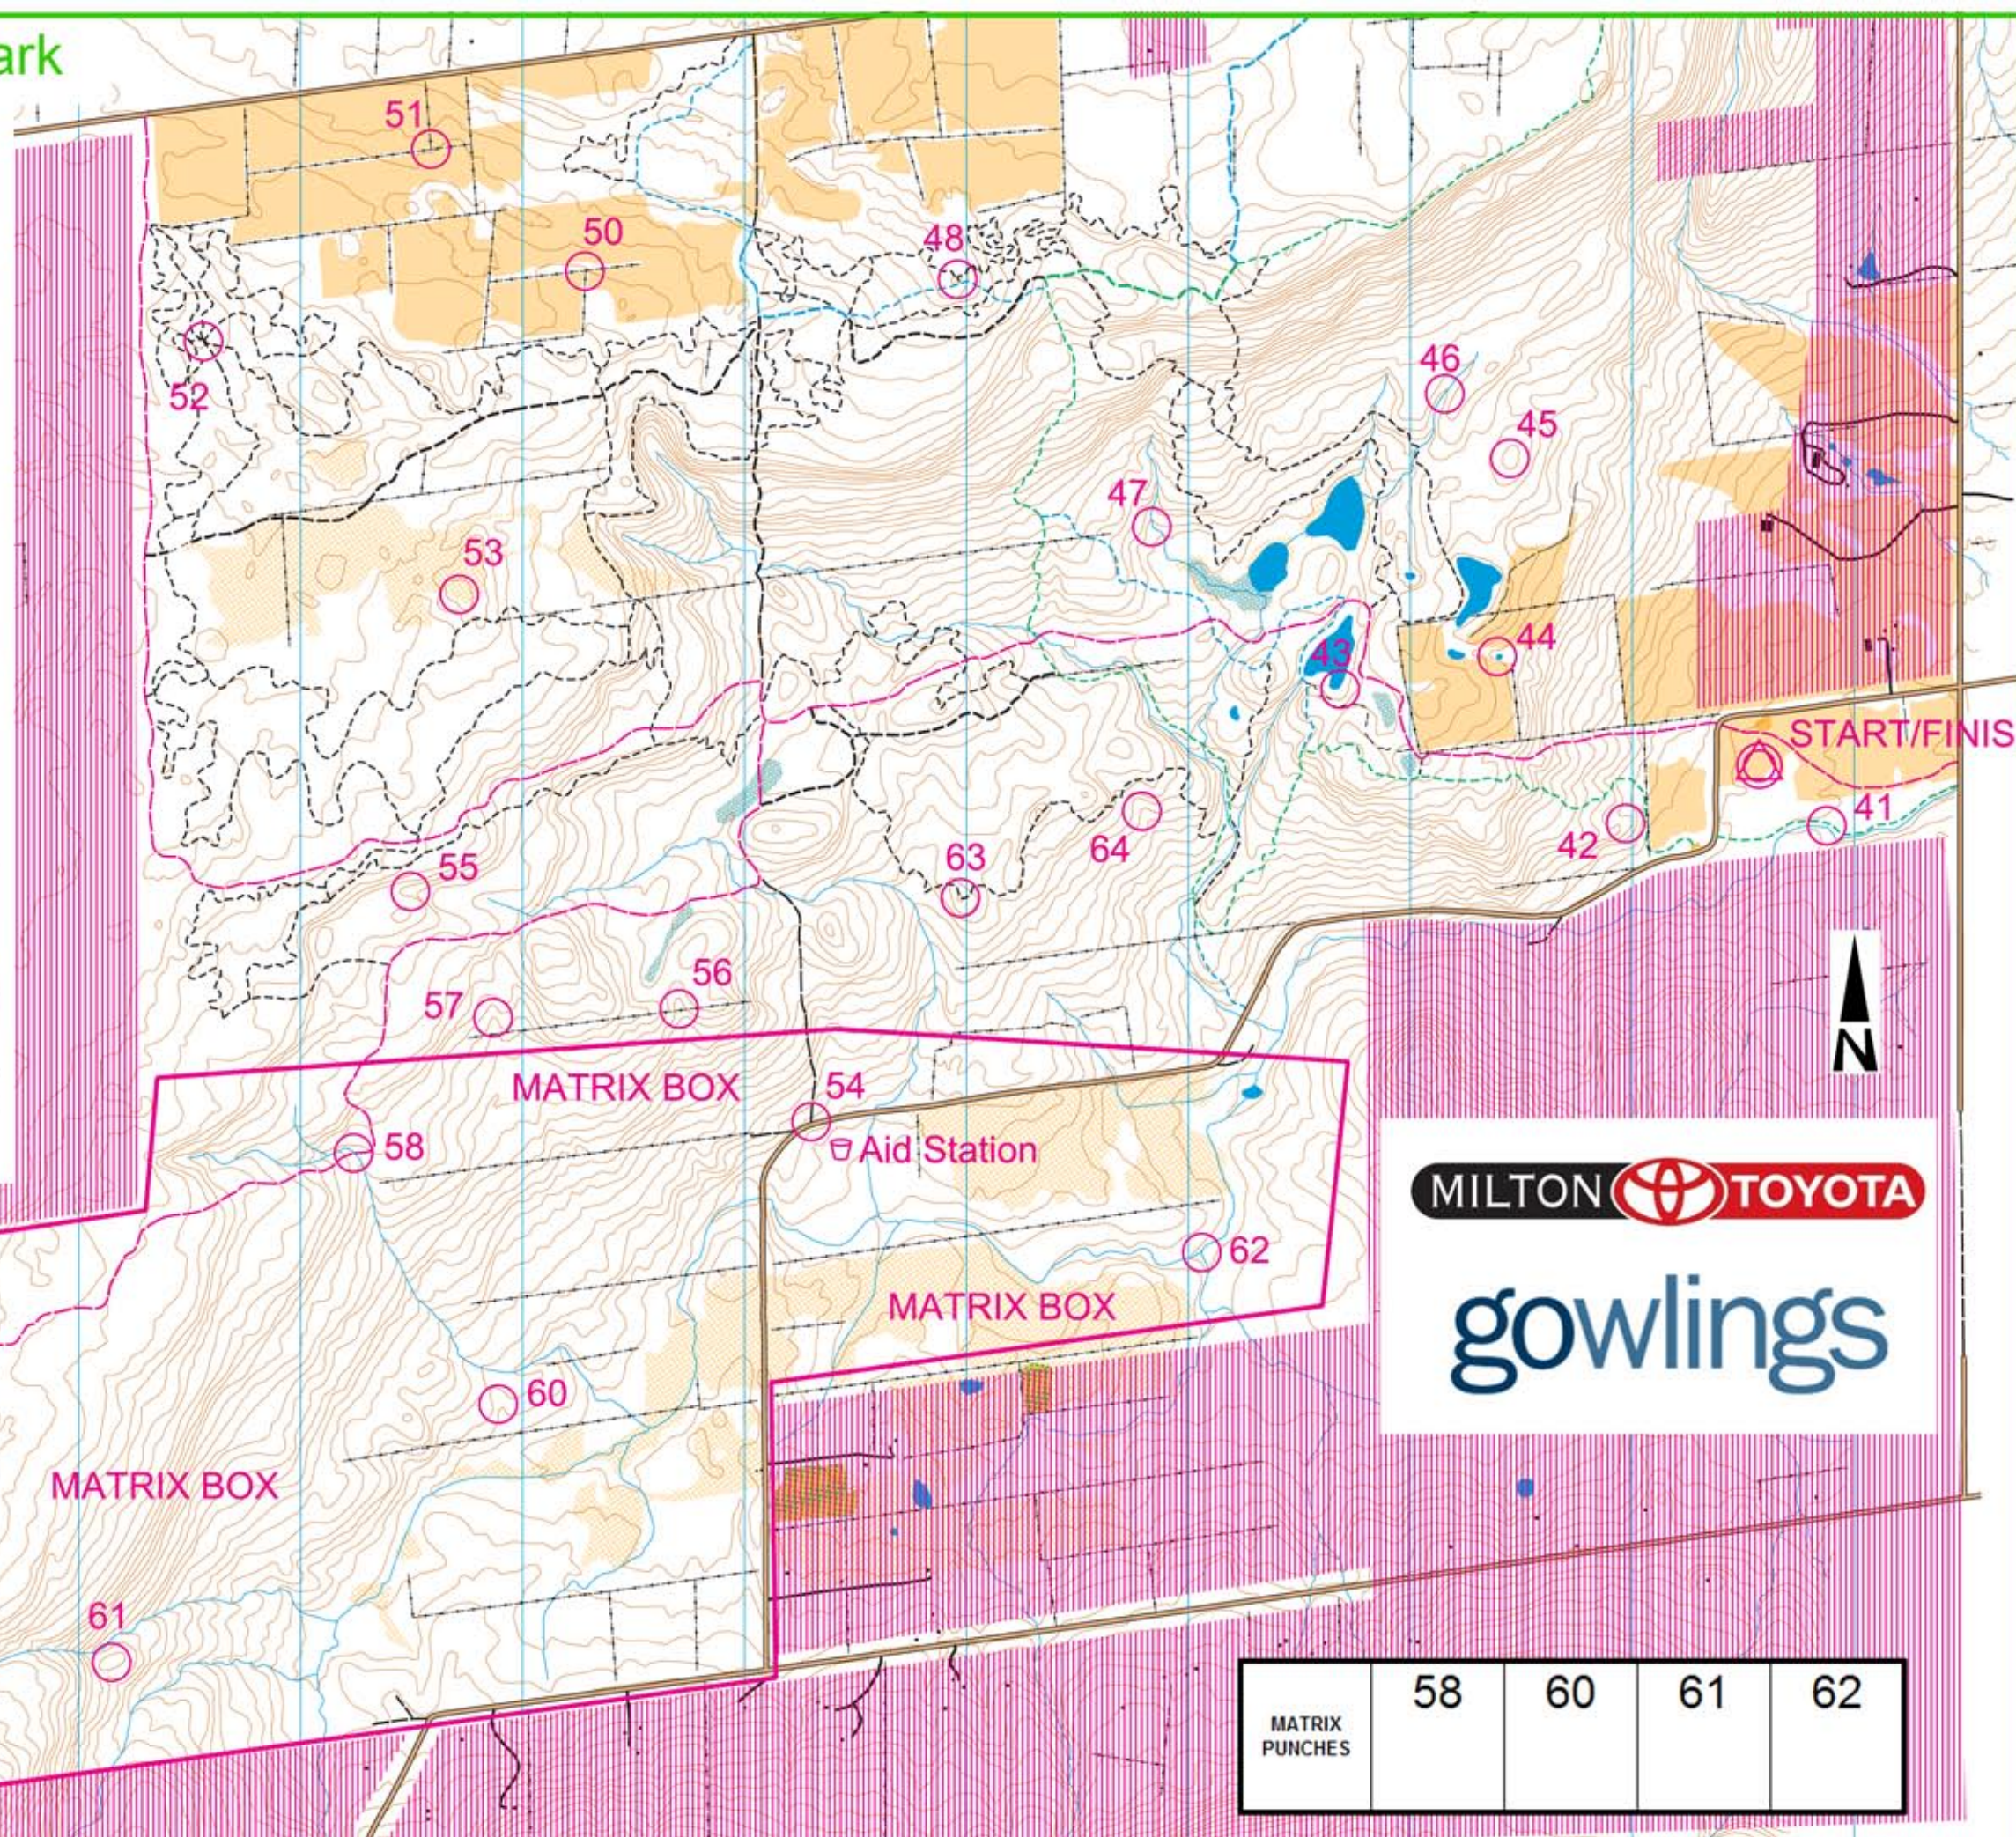

# Pretty River Valley Provincial Park

Scale: 1:15000

Contour Interval 5m

## Legend

- Contour Line
- Depression Contour
- Forest/Vegetation
- Pond/Water
- River/Stream
- Marsh
- Open Field
- Rough Open Field
- Rough Open Field with Scattered Trees
- Orchard
- Paved Road
- Minor Road
- Vehicle Track
- Footpath
- Small Footpath
- Less Distinct Small Path
- Snowmobile Trail (winter only)
- Bruce Trail Footpath (white blazes)
- Bruce Side Trail Footpath (blue blazes)
- Old Fence/Ruined Stone Wall
- Buildings
- Out of Bounds
- Magnetic North Lines

MATRIX CHECKPOINTS		
58	20	Trail/Stream Junction
60	20	Small Valley
61	40	Hill Top
62	40	River Junction

Copyright 2015 Golden Horseshoe Orienteering Inc.

## ADVENTURE RUNNING

MATRIX PUNCHES	58	60	61	62
----------------	----	----	----	----